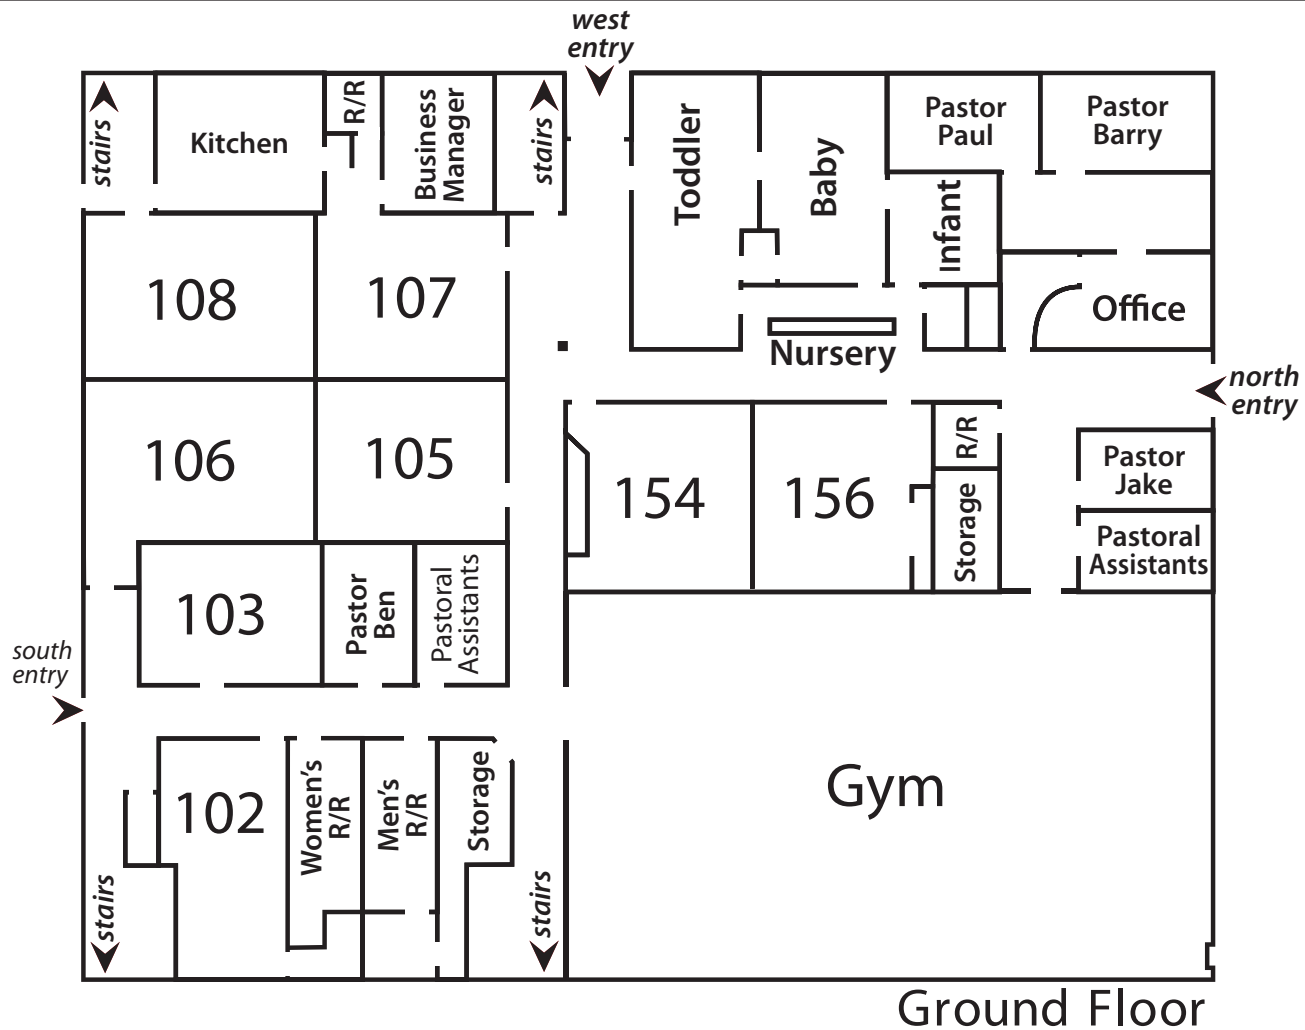

Pacific

Olympic

Cascade

Ground Floor

Facility Map - Ground Floor

Sunday Morning Locator - Summer 2010

Location	9:30 AM	11:00 AM
Olympic 1	Mids* · The Encounter - Bob Duryea	KidQuest Growth Groups · 2nd-5th Girls IN/OUT
Olympic 2	Mids* · Homebuilders - Pastor Paul & Kassi Hill	KidQuest Growth Groups · 2nd - 5th Boys IN/OUT
Pacific 1		KidQuest Growth Groups · K/1st Grade IN/OUT
Pacific 2		
Pacific 3		
Cascade 1	Mids* · Welcome Class - Lance Baldwin	Mids* · Strengthening Your Grip - Yourek/Albrechq
Cascade 2	Mids* · God & Country - John Albrecht	Mids* · Homebuilders: New Construction - Oiens
Cascade 3		
102 (main building)		
107	KidQuest Jr. · 2's & 3's IN/OUT	KidQuest Jr. · 2's & 3's IN/OUT
106	KidQuest Jr. · PreK IN/OUT	KidQuest Jr. · PreK IN/OUT
154/156		
Gym	KidQuest Clubhouse · K-5th Grade IN	Primetime (Jr./Sr. High)

*Mid-sized groups