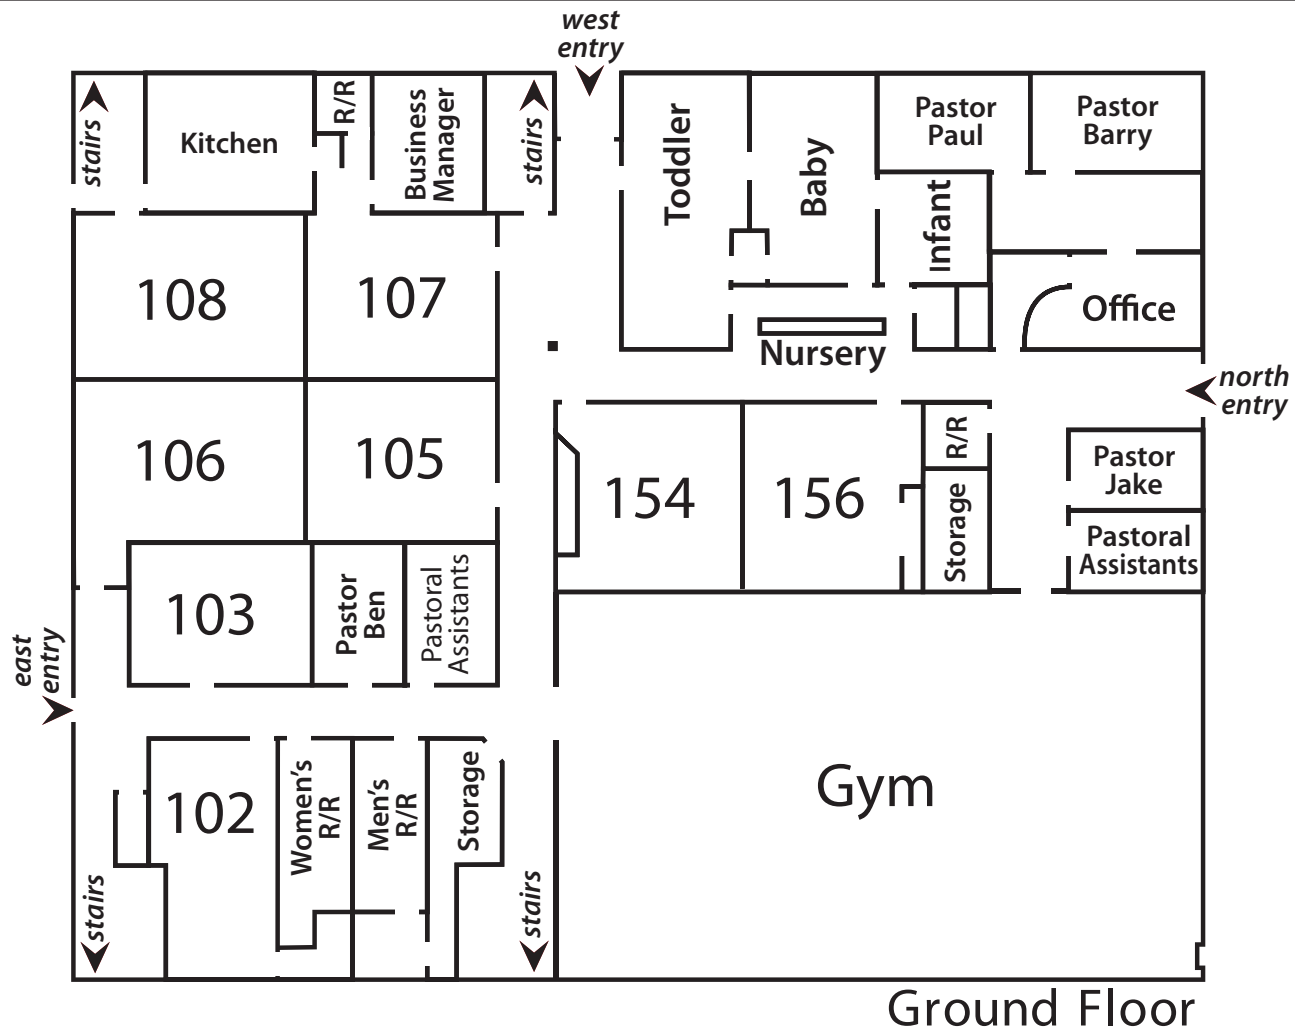

Pacific

Olympic

Cascade

Facility Map - Ground Floor

## Sunday Morning Classroom Locator

Location	9:30 AM	11:00 AM
Olympic 1	Mids* · The Encounter - Bob Duryea	KidQuest Growth Groups · 3rd-5th Girls <b>IN/OUT</b>
Olympic 2	Mids* · Homebuilders - Pastor Paul & Kassi Hill	KidQuest Growth Groups · 3rd - 5th Boys <b>IN/OUT</b>
Pacific 1		KidQuest Growth Groups · 1st Grade <b>IN/OUT</b>
Pacific 2	LAUNCH · 6th Grade	LAUNCH · 6th Grade
Pacific 3		KidQuest Growth Groups · 2nd Grade <b>IN/OUT</b>
Cascade 1	Mids* · Welcome Class - Jake Jacobs	Mids* · Strengthening Your Grip - Yourek/Albrecq
Cascade 2	Mids* · The Seekers - Dick Roberts	Mids* · Homebuilders: New Construction - Oiens
Cascade 3	Mids* · Crossbearers - Lance Baldwin	Mids* · Flyte 10.31 - Tim & Jenn Threadgold
102 (main building)		KidQuest Growth Groups · Kindergarten <b>IN/OUT</b>
107	KidQuest Jr. · 2's & 3's <b>IN/OUT</b>	KidQuest Jr. · 2's & 3's <b>IN/OUT</b>
106	KidQuest Jr. · PreK <b>IN/OUT</b>	KidQuest Jr. · PreK <b>IN/OUT</b>
154/156		
Gym	KidQuest Clubhouse · K-5th Grade <b>IN</b>	Primetime (Jr./Sr. High)

\*Mid-sized groups (formerly adult bible fellowships)