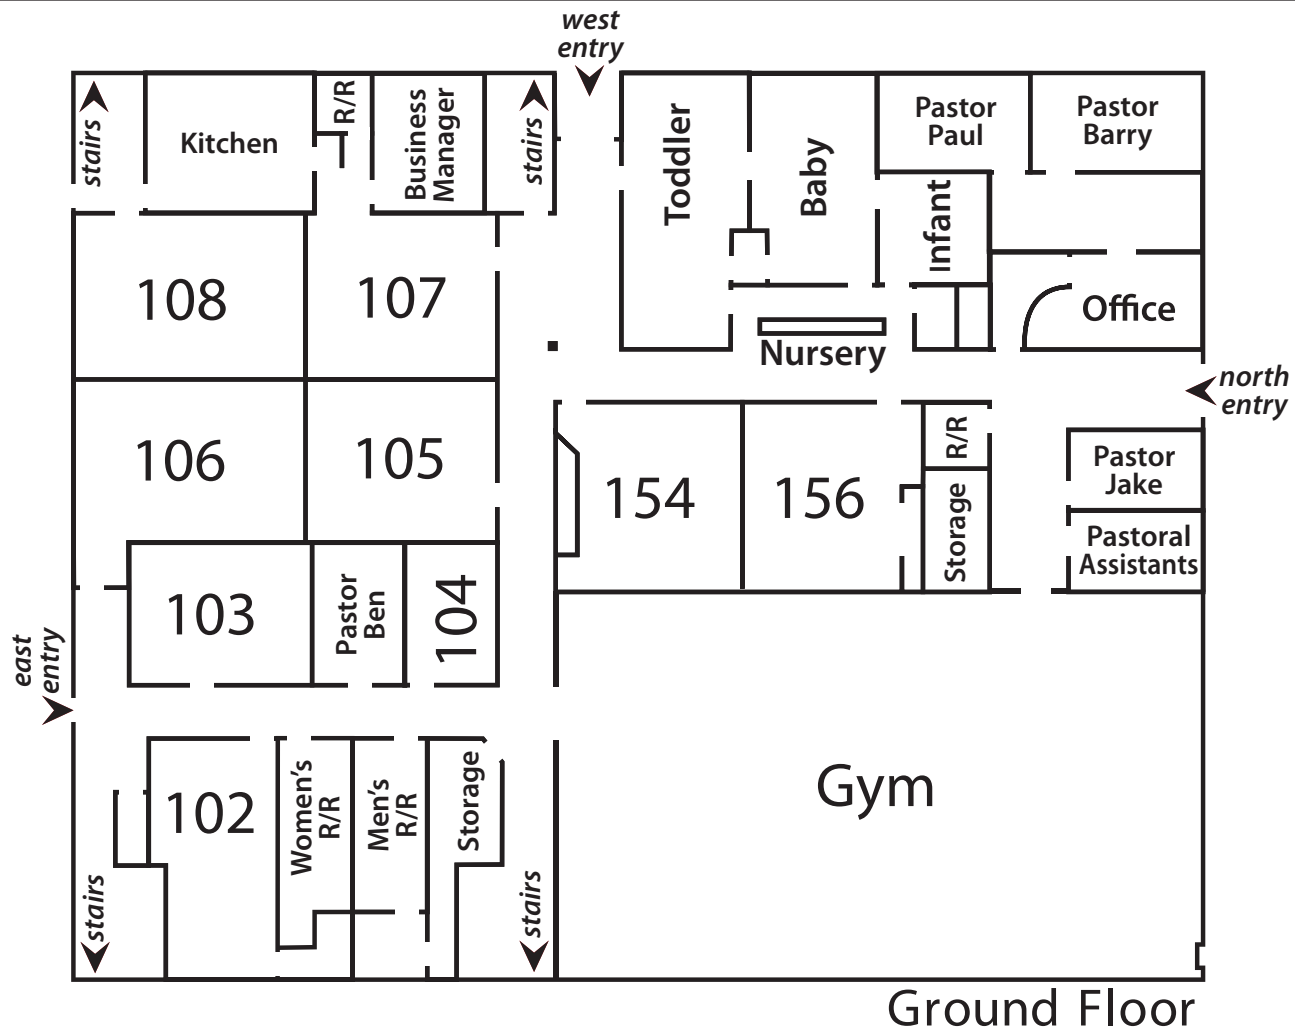

Pacific

Olympic

Cascade

Sunday Morning Classroom Locator

Location	8:00 AM	9:30 AM	11:00 AM
Olympic 1		ABF - The Encounter Bob Duryea	KidStuf Connection 3rd-5th Grade Girls IN/ OUT
Olympic 2	KidStuf Connection K - 5th Grade IN/ OUT	KidStuf Clubhouse 3rd-5th Grade OUT	KidStuf Connection 3rd - 5th Grade Boys IN/ OUT
Pacific 1		KidStuf Clubhouse Kindergarten OUT	KidStuf Connection Kindergarten IN/ OUT
Pacific 2			
Pacific 3		KidStuf Clubhouse 1st Grade OUT	KidStuf Connection 1st Grade IN/ OUT
Cascade 1		ABF - Homebuilders Pastor Paul	
Cascade 2		ABF - The Seekers Dick Roberts	
Cascade 3			
102		KidStuf Clubhouse 2nd Grade OUT	KidStuf Connection 2nd Grade IN/ OUT
107	Preschool IN/OUT	Preschool IN/OUT	Preschool IN/OUT
156		KidStuf Clubhouse K - 5th Grade IN	ABF - Flyte 10.31 Tim & Jenn Threadgold
Gym			Primetime (Jr./Sr. High)